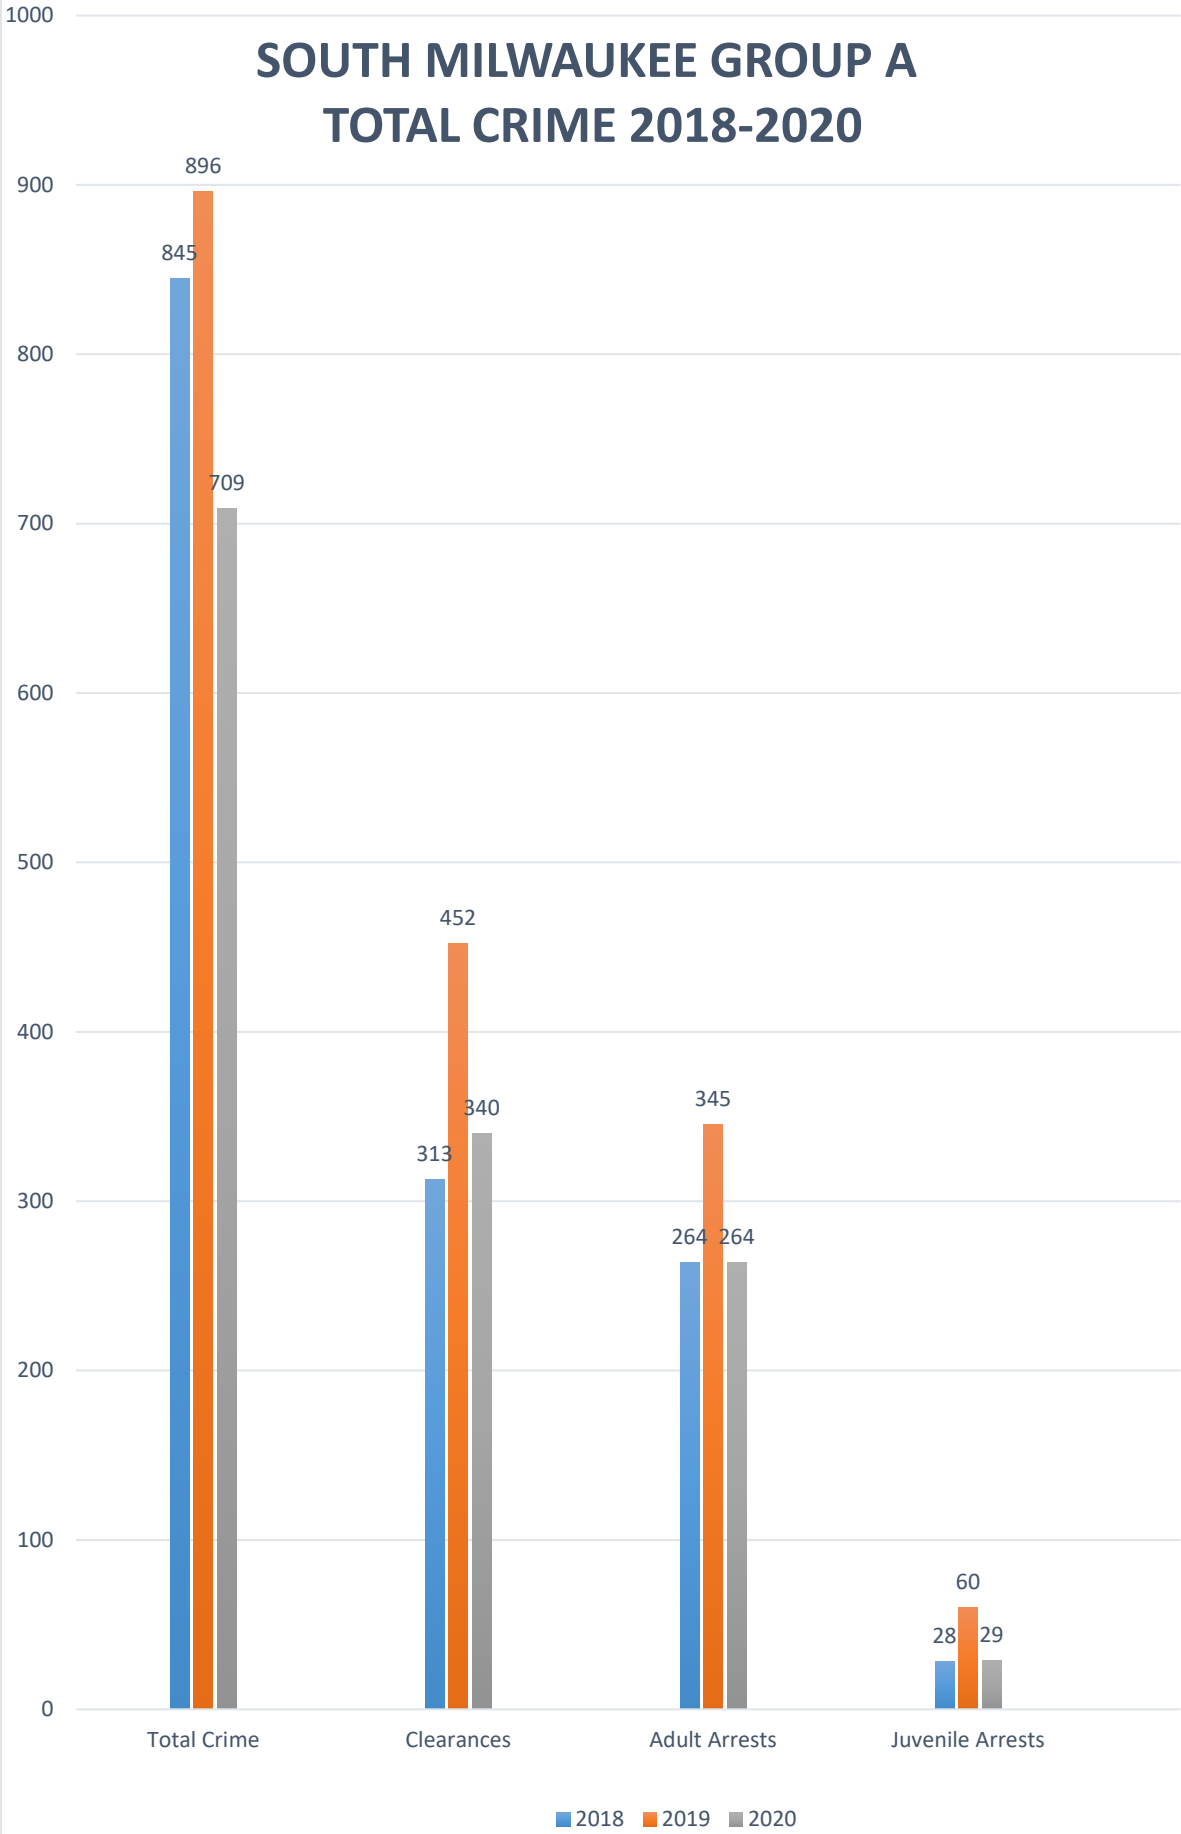

We are including several charts and graphs for your review and we are also including a comparison to previous years so you have some context for these crime and safety numbers. As you can see from the graphs, we are trending in the right direction over the past five years. Additional details will be presented in our upcoming annual report.

SOUTH MILWAUKEE VIOLENT CRIME 2016-2020

OFFENSE	2016	2017	2018	2019	2020
Murder	0	0	0	1	1
Rape	7	6	5	7	4
Robbery	16	11	9	0	4
Aggravated Battery	20	15	23	21	13
TOTAL	43	32	37	29	22

SOUTH MILWAUKEE PROPERTY CRIME 2016-2020

VIOLENT CRIME Linear (VIOLENT CRIME)

SOUTH MILWAUKEE PROPERTY CRIME FIVE YEAR TRENDS

PROPERTY CRIME Linear (PROPERTY CRIME)

SOUTH MILWAUKEE GROUP A TOTAL CRIME 2018-2020

SMPD CRIMES AGAINST PERSONS 2018-2020

SMPD CRIMES AGAINST PROPERTY 2018-2020

SMPD CRIMES AGAINST SOCIETY 2018-2020

SMPD GROUP B CRIME ARRESTS 2018-2020

SMPD THEFTS 2018-2020

ADULT AND JUVENILE ARRESTS 2018-2020

	2018	2019	2020
Adult	539	693	633
Juvenile	100	242	109