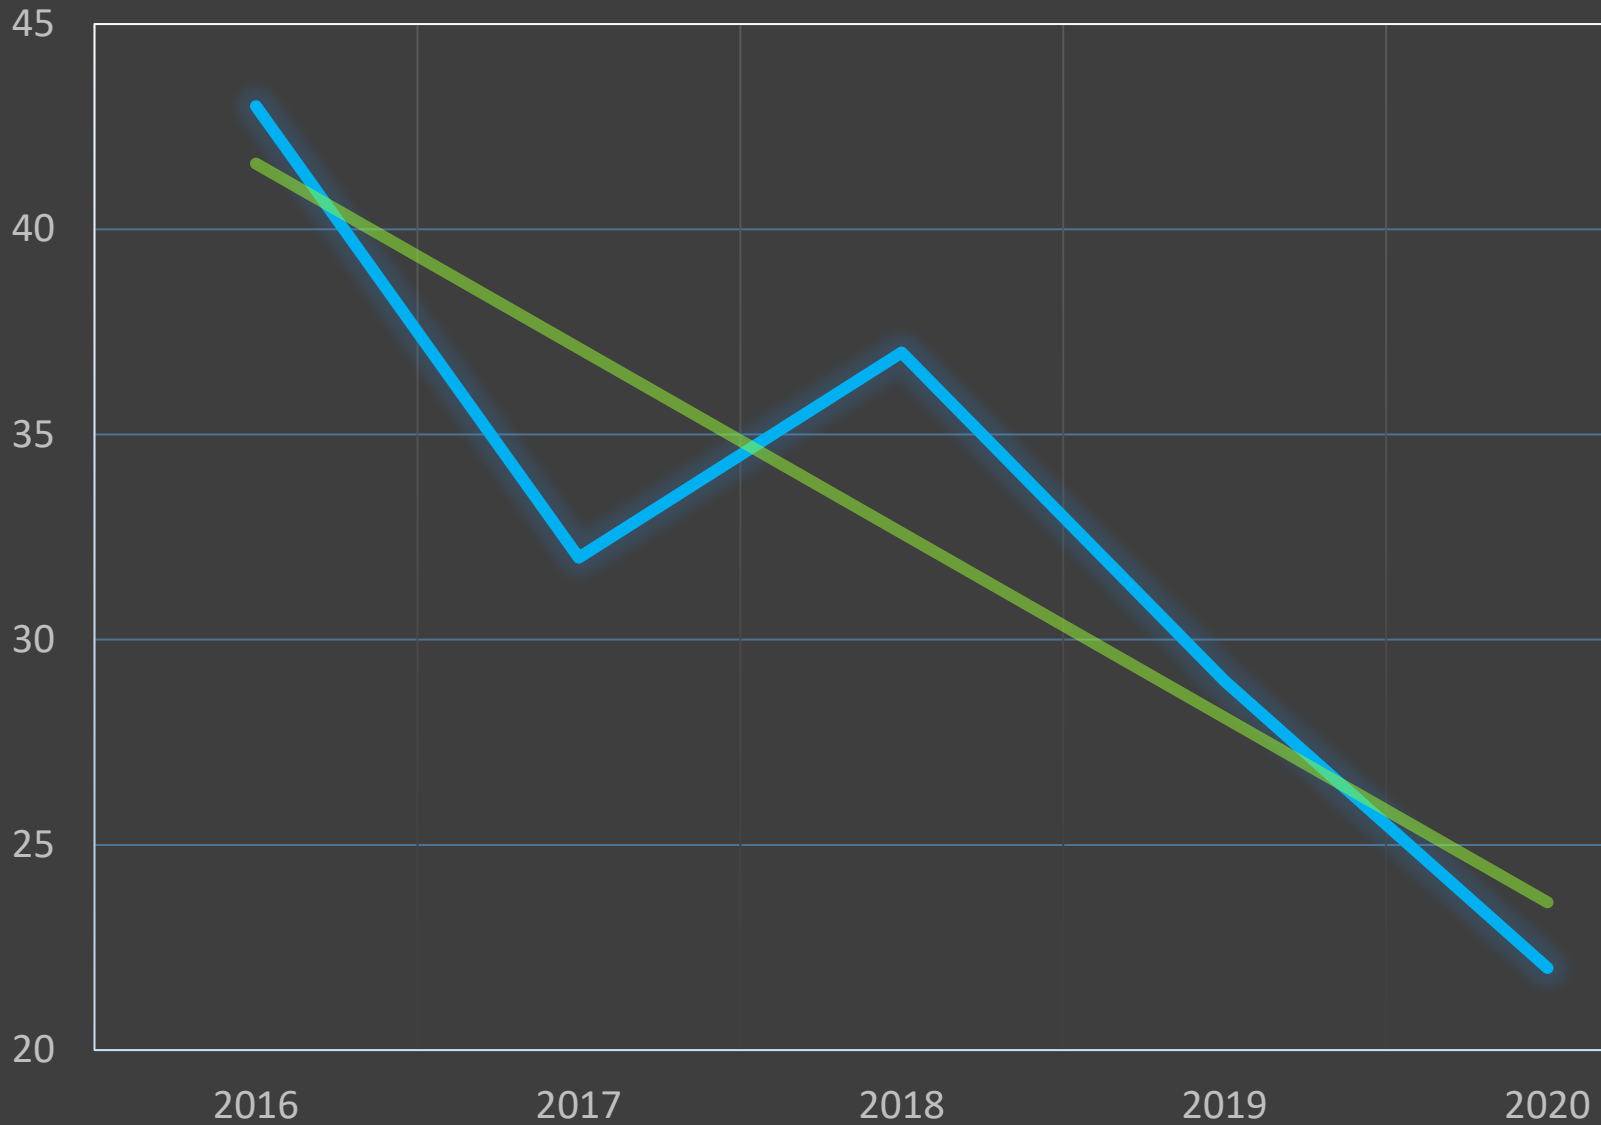

We are including several charts and graphs for your review and we are also including a comparison to previous years so you have some context for these crime and safety numbers. As you can see from the graphs, we are trending in the right direction over the past five years. Additional details will be presented in our upcoming annual report.

SOUTH MILWAUKEE VIOLENT CRIME 2016-2020

OFFENSE	2016	2017	2018	2019	2020
Murder	0	0	0	1	1
Rape	7	6	5	7	4
Robbery	16	11	9	0	4
Aggravated Battery	20	15	23	21	13
TOTAL	43	32	37	29	22

SOUTH MILWAUKEE PROPERTY CRIME 2016-2020

OFFENSE	2016	2017	2018	2019	2020
Burglary	79	43	28	22	13
Theft	398	358	316	307	261
Motor Vehicle Theft	27	18	18	17	14
Arson	2	2	1	0	0
TOTAL	506	421	363	346	288

SOUTH MILWAUKEE VIOLENT CRIME FIVE YEAR TRENDS

VIOLENT CRIME Linear (VIOLENT CRIME)

SOUTH MILWAUKEE PROPERTY CRIME FIVE YEAR TRENDS

PROPERTY CRIME Linear (PROPERTY CRIME)

SOUTH MILWAUKEE GROUP A TOTAL CRIME 2018-2020

SMPD CRIMES AGAINST PERSONS 2018-2020