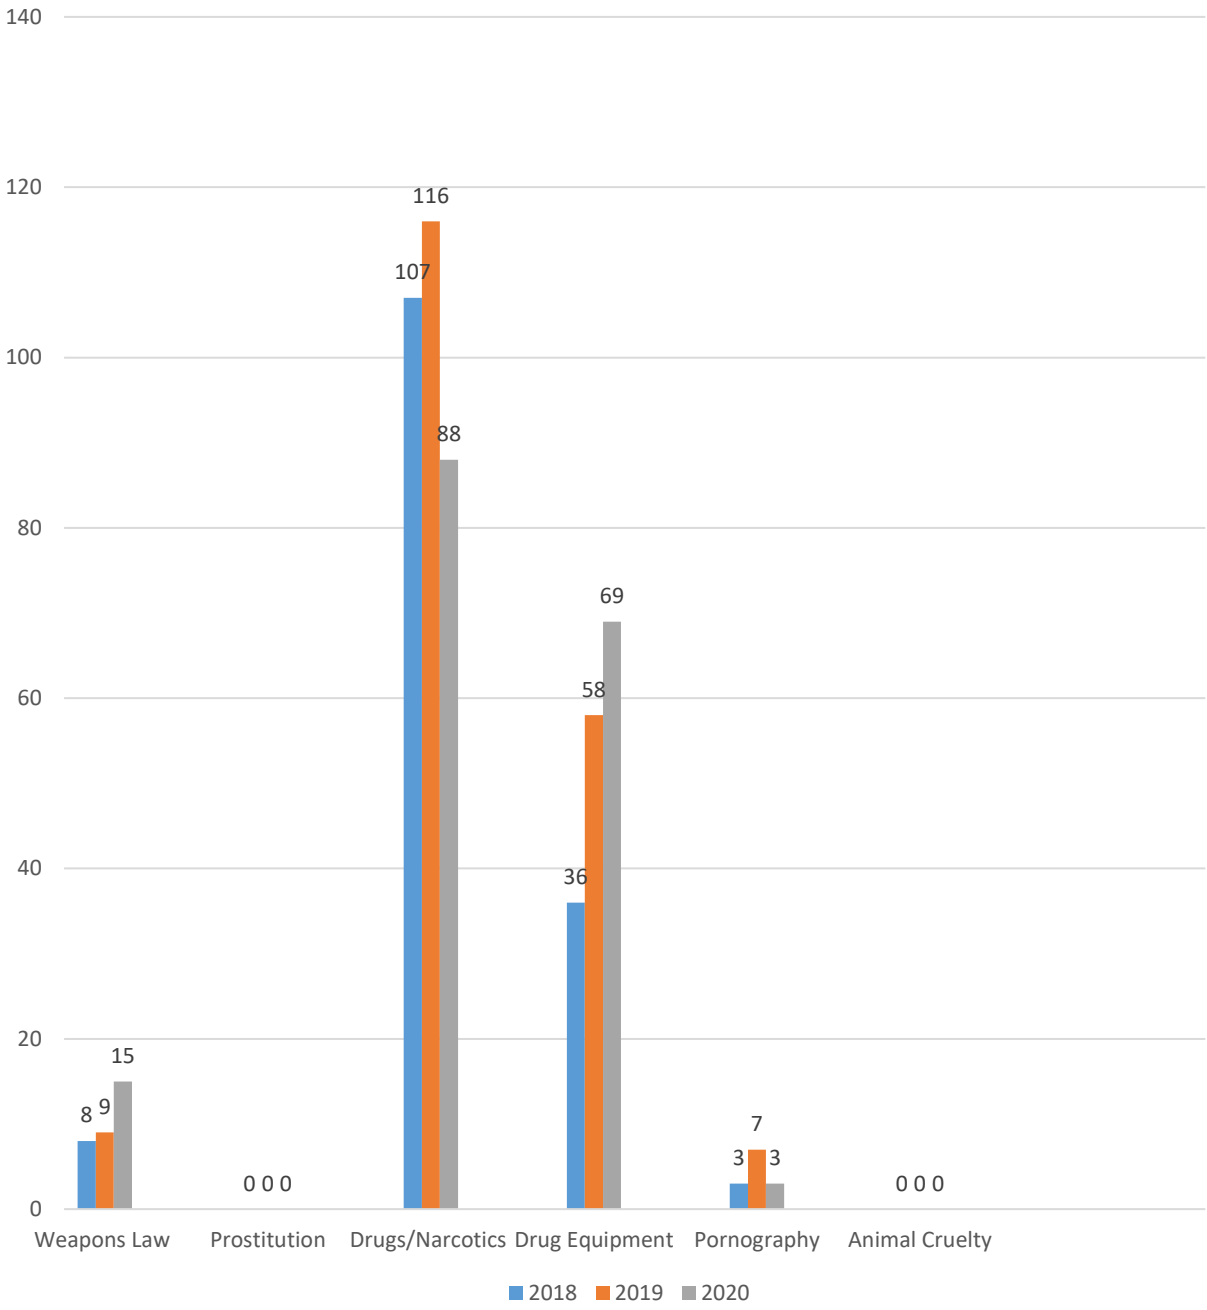

We are including several charts and graphs for your review and we are also including a comparison to previous years so you have some context for these crime and safety numbers. As you can see from the graphs, we are trending in the right direction over the past five years. Additional details will be presented in our upcoming annual report.

SOUTH MILWAUKEE VIOLENT CRIME 2016-2020

OFFENSE	2016	2017	2018	2019	2020
Murder	0	0	0	1	1
Rape	7	6	5	7	4
Robbery	16	11	9	0	4
Aggravated Battery	20	15	23	21	13
TOTAL	43	32	37	29	22

SOUTH MILWAUKEE PROPERTY CRIME 2016-2020

VIOLENT CRIME Linear (VIOLENT CRIME)

SOUTH MILWAUKEE PROPERTY CRIME FIVE YEAR TRENDS

PROPERTY CRIME Linear (PROPERTY CRIME)

SOUTH MILWAUKEE GROUP A TOTAL CRIME 2018-2020

SMPD CRIMES AGAINST PERSONS 2018-2020

SMPD CRIMES AGAINST PROPERTY 2018-2020

SMPD CRIMES AGAINST SOCIETY 2018-2020

SMPD GROUP B CRIME ARRESTS 2018-2020

SMPD THEFTS 2018-2020

ADULT AND JUVENILE ARRESTS 2018-2020

	2018	2019	2020
Adult	539	693	633
Juvenile	100	242	109