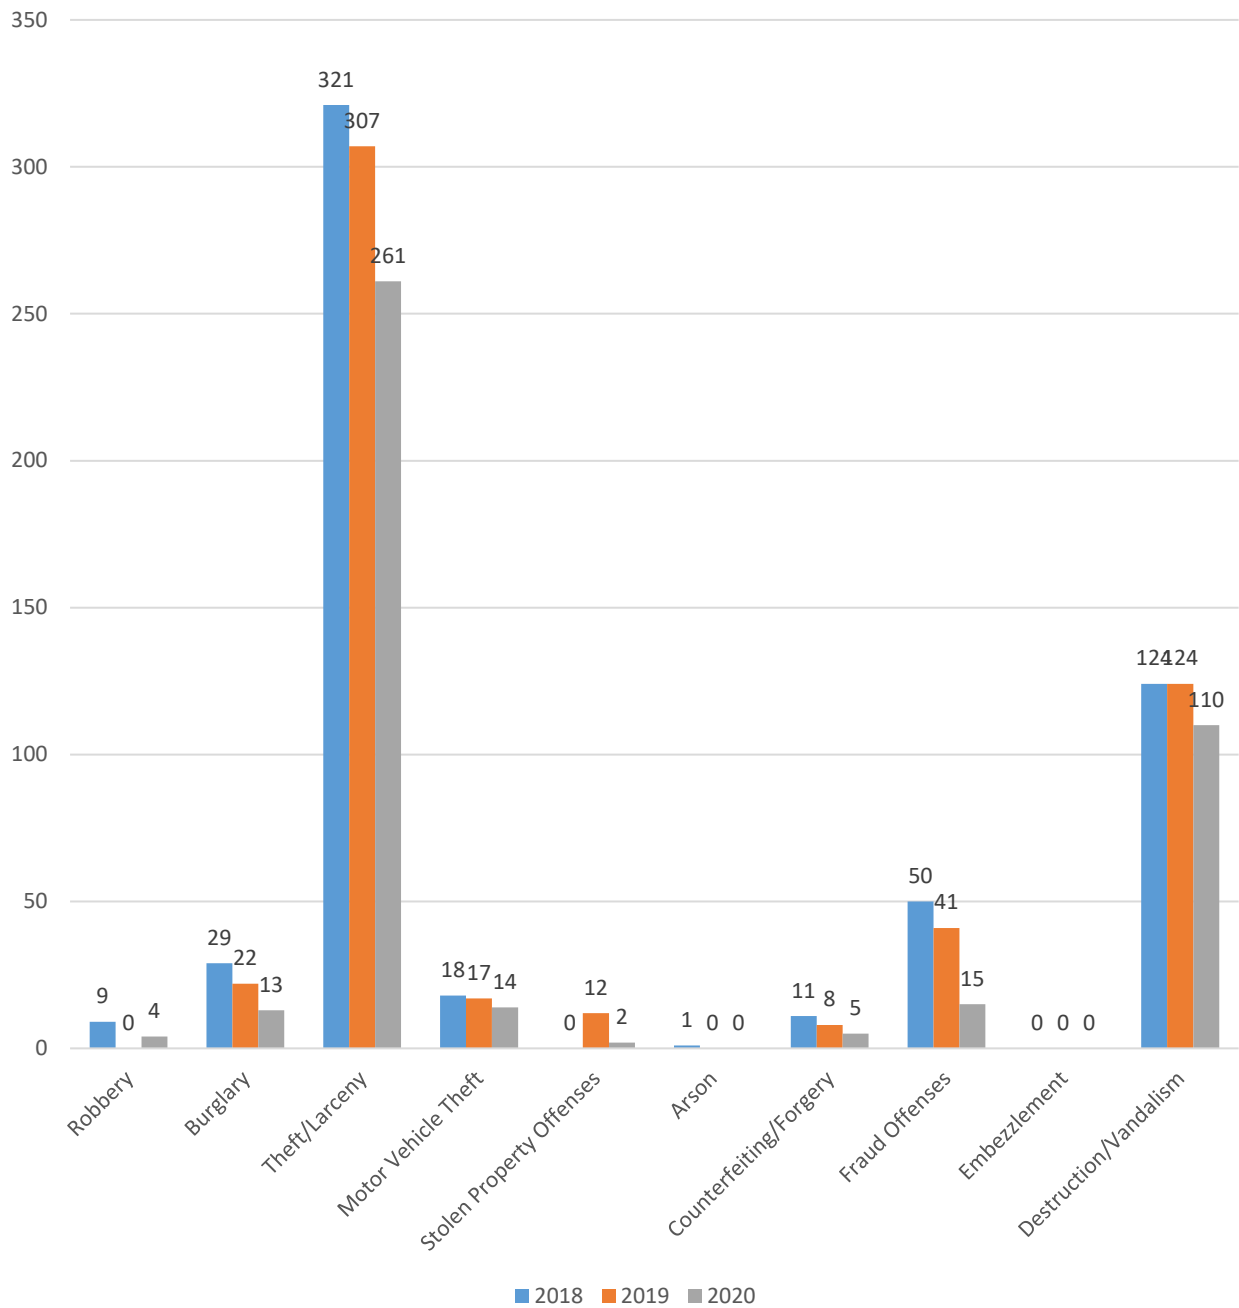

We are including several charts and graphs for your review and we are also including a comparison to previous years so you have some context for these crime and safety numbers. As you can see from the graphs, we are trending in the right direction over the past five years. Additional details will be presented in our upcoming annual report.

SOUTH MILWAUKEE VIOLENT CRIME 2016-2020

OFFENSE	2016	2017	2018	2019	2020
Murder	0	0	0	1	1
Rape	7	6	5	7	4
Robbery	16	11	9	0	4
Aggravated Battery	20	15	23	21	13
TOTAL	43	32	37	29	22

SOUTH MILWAUKEE PROPERTY CRIME 2016-2020

VIOLENT CRIME Linear (VIOLENT CRIME)

SOUTH MILWAUKEE PROPERTY CRIME FIVE YEAR TRENDS

PROPERTY CRIME Linear (PROPERTY CRIME)

SOUTH MILWAUKEE GROUP A TOTAL CRIME 2018-2020

SMPD CRIMES AGAINST PERSONS 2018-2020

SMPD CRIMES AGAINST PROPERTY 2018-2020

SMPD CRIMES AGAINST SOCIETY 2018-2020

SMPD GROUP B CRIME ARRESTS 2018-2020

SMPD THEFTS 2018-2020

ADULT AND JUVENILE ARRESTS 2018-2020

	2018	2019	2020
Adult	539	693	633
Juvenile	100	242	109