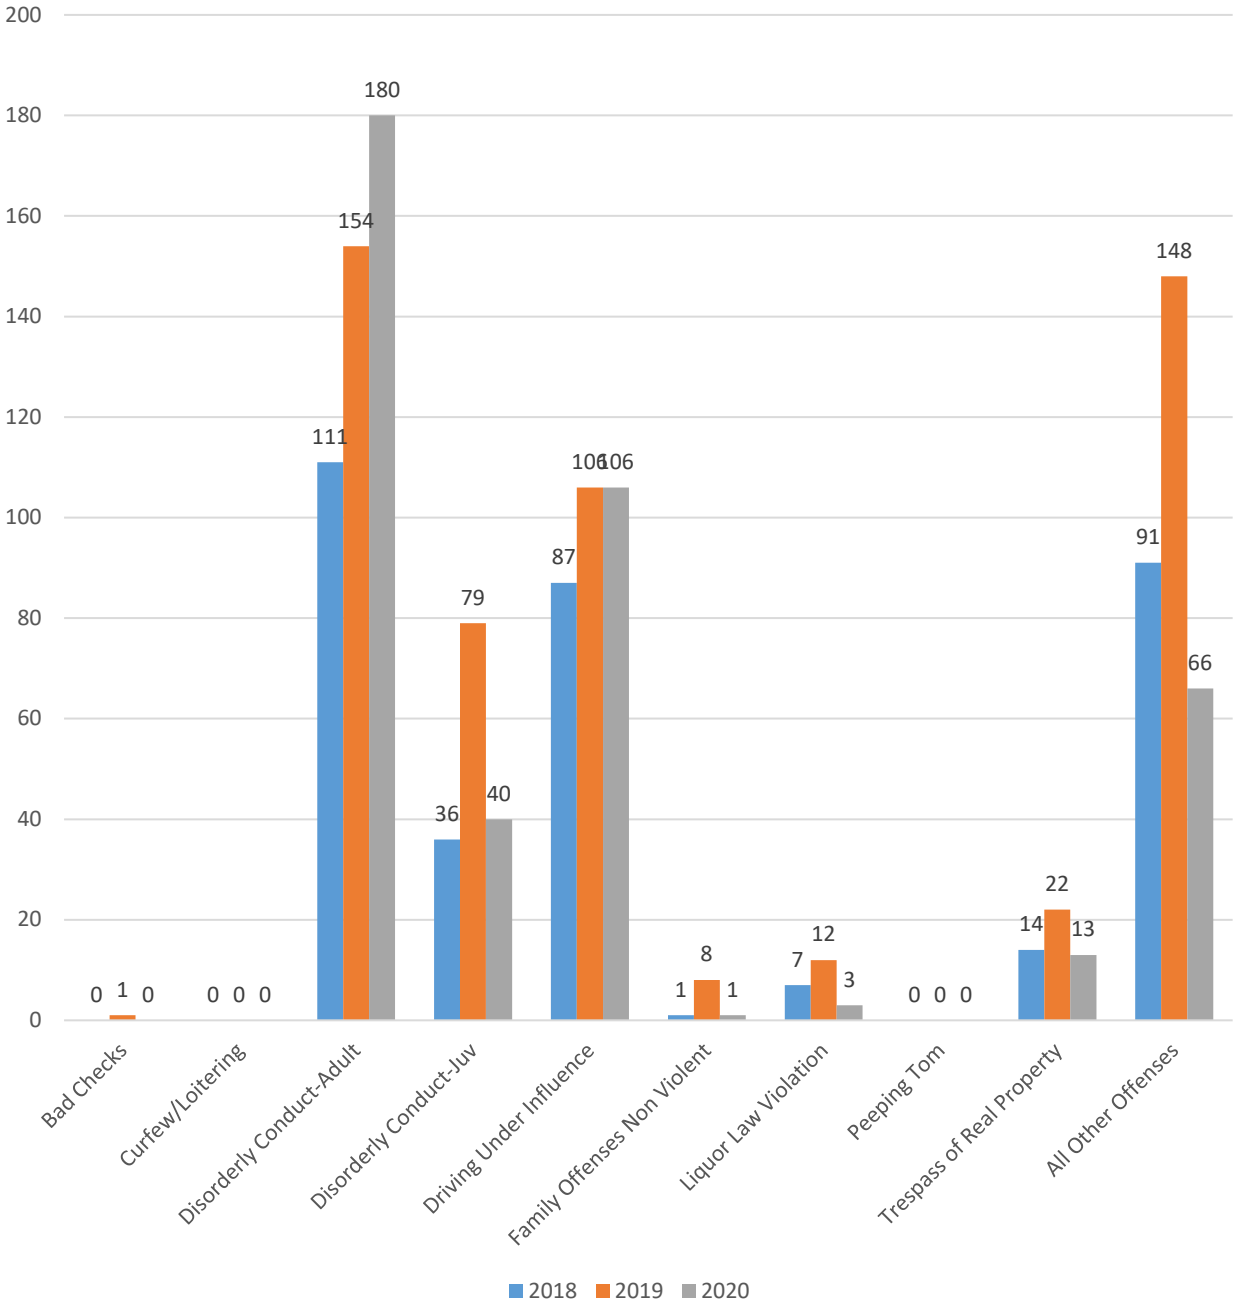

We are including several charts and graphs for your review and we are also including a comparison to previous years so you have some context for these crime and safety numbers. As you can see from the graphs, we are trending in the right direction over the past five years. Additional details will be presented in our upcoming annual report.

OFFENSE	2016	2017	2018	2019	2020
Burglary	79	43	28	22	13
Theft	398	358	316	307	261
Motor Vehicle Theft	27	18	18	17	14
Arson	2	2	1	0	0
TOTAL	506	421	363	346	288

SOUTH MILWAUKEE VIOLENT CRIME FIVE YEAR TRENDS

VIOLENT CRIME Linear (VIOLENT CRIME)

SOUTH MILWAUKEE PROPERTY CRIME FIVE YEAR TRENDS

PROPERTY CRIME Linear (PROPERTY CRIME)

SOUTH MILWAUKEE GROUP A TOTAL CRIME 2018-2020

SMPD CRIMES AGAINST PERSONS 2018-2020

SMPD CRIMES AGAINST PROPERTY 2018-2020

SMPD CRIMES AGAINST SOCIETY 2018-2020

SMPD GROUP B CRIME ARRESTS 2018-2020

SMPD THEFTS 2018-2020

ADULT AND JUVENILE ARRESTS 2018-2020

	2018	2019	2020
Adult	539	693	633
Juvenile	100	242	109