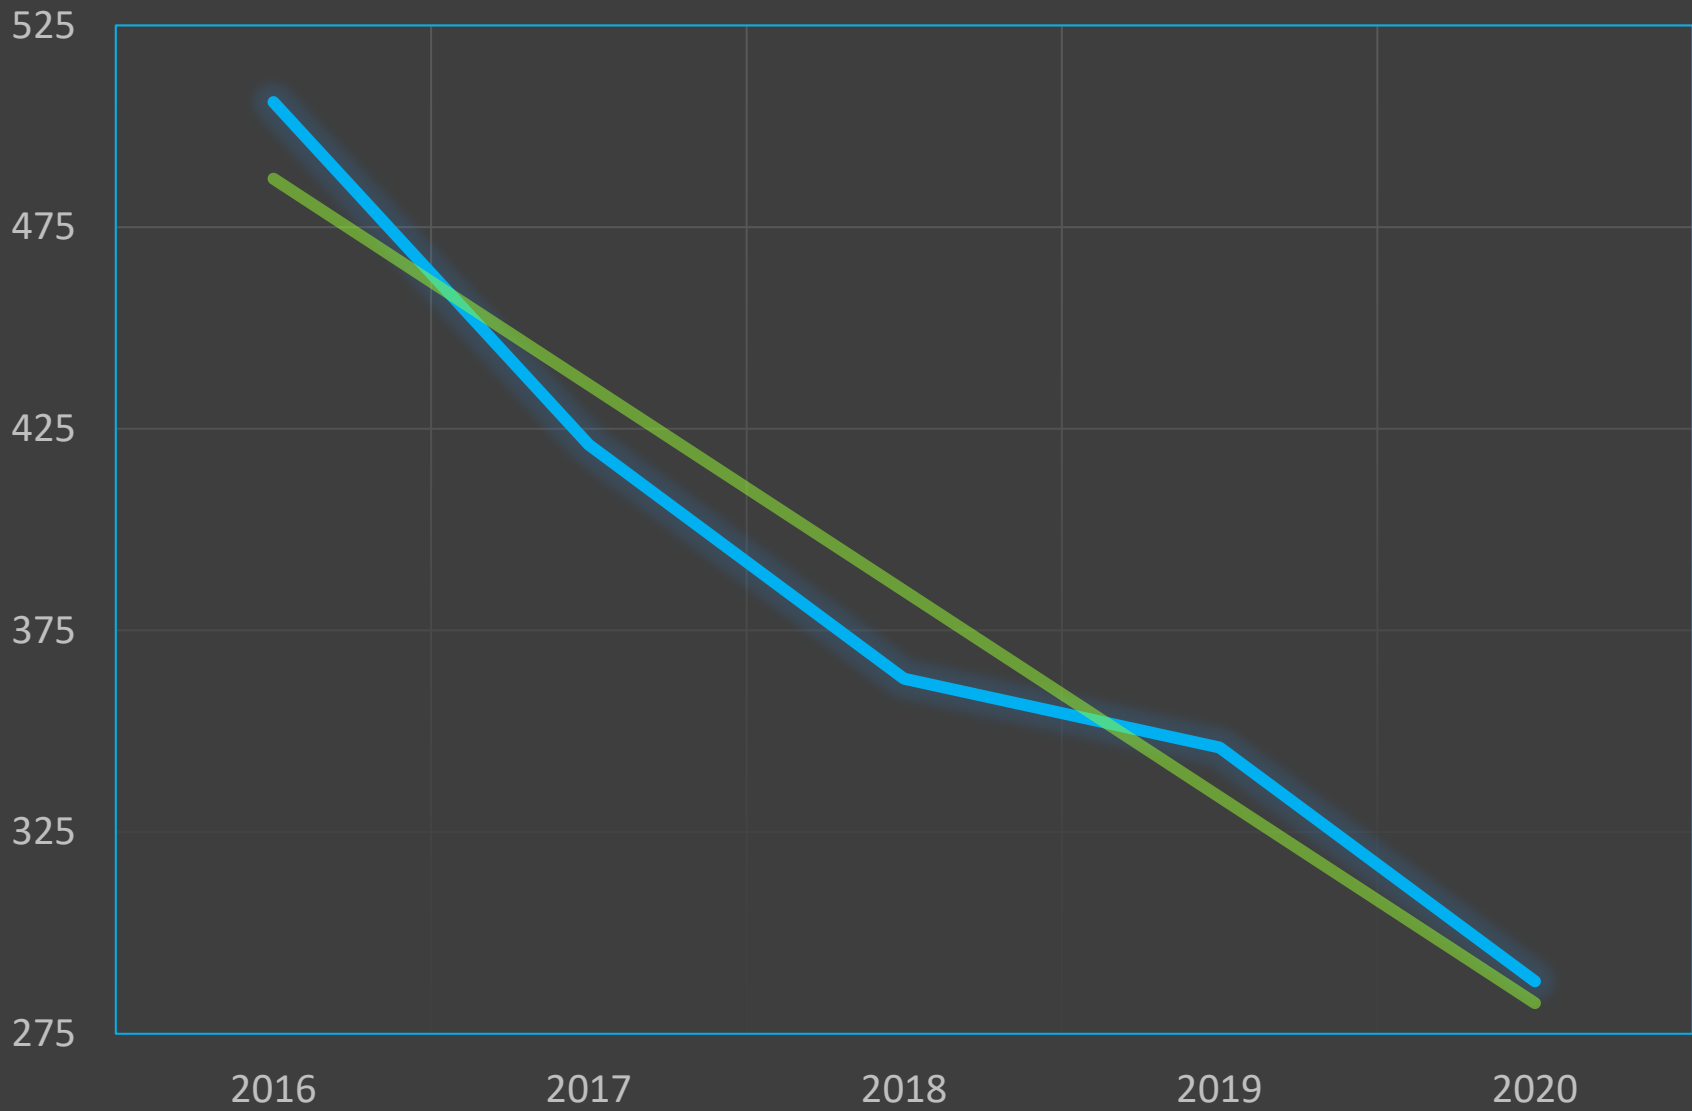

We are including several charts and graphs for your review and we are also including a comparison to previous years so you have some context for these crime and safety numbers. As you can see from the graphs, we are trending in the right direction over the past five years. Additional details will be presented in our upcoming annual report.

SOUTH MILWAUKEE VIOLENT CRIME 2016-2020

OFFENSE	2016	2017	2018	2019	2020
Murder	0	0	0	1	1
Rape	7	6	5	7	4
Robbery	16	11	9	0	4
Aggravated Battery	20	15	23	21	13
TOTAL	43	32	37	29	22

SOUTH MILWAUKEE PROPERTY CRIME 2016-2020

OFFENSE	2016	2017	2018	2019	2020
Burglary	79	43	28	22	13
Theft	398	358	316	307	261
Motor Vehicle Theft	27	18	18	17	14
Arson	2	2	1	0	0
TOTAL	506	421	363	346	288

SOUTH MILWAUKEE VIOLENT CRIME FIVE YEAR TRENDS

VIOLENT CRIME Linear (VIOLENT CRIME)

SOUTH MILWAUKEE PROPERTY CRIME FIVE YEAR TRENDS

PROPERTY CRIME Linear (PROPERTY CRIME)

SOUTH MILWAUKEE GROUP A TOTAL CRIME 2018-2020

SMPD CRIMES AGAINST PERSONS 2018-2020