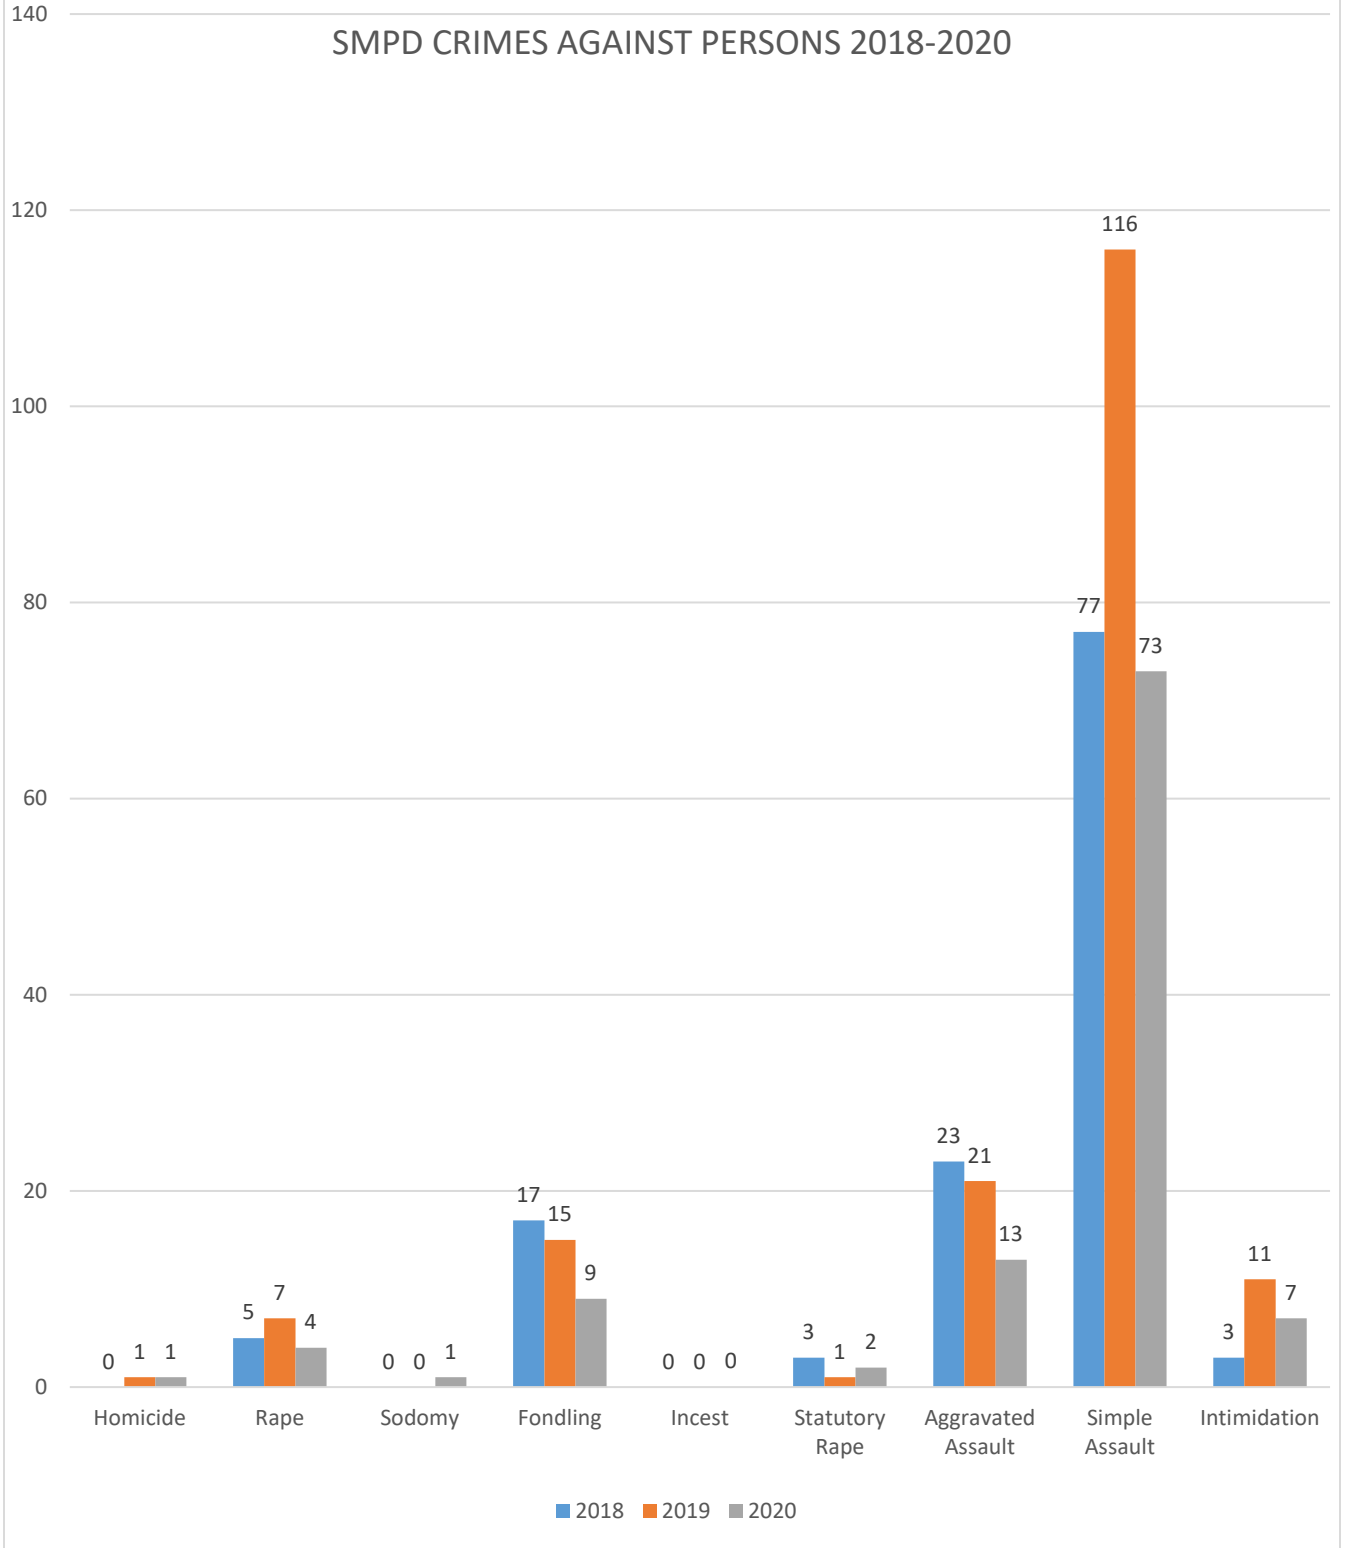

We are including several charts and graphs for your review and we are also including a comparison to previous years so you have some context for these crime and safety numbers. As you can see from the graphs, we are trending in the right direction over the past five years. Additional details will be presented in our upcoming annual report.

SOUTH MILWAUKEE VIOLENT CRIME 2016-2020

OFFENSE	2016	2017	2018	2019	2020
Murder	0	0	0	1	1
Rape	7	6	5	7	4
Robbery	16	11	9	0	4
Aggravated Battery	20	15	23	21	13
TOTAL	43	32	37	29	22

SOUTH MILWAUKEE PROPERTY CRIME 2016-2020

VIOLENT CRIME Linear (VIOLENT CRIME)

SOUTH MILWAUKEE PROPERTY CRIME FIVE YEAR TRENDS

PROPERTY CRIME Linear (PROPERTY CRIME)

SOUTH MILWAUKEE GROUP A TOTAL CRIME 2018-2020

SMPD CRIMES AGAINST PERSONS 2018-2020

SMPD CRIMES AGAINST PROPERTY 2018-2020

SMPD CRIMES AGAINST SOCIETY 2018-2020

SMPD GROUP B CRIME ARRESTS 2018-2020

SMPD THEFTS 2018-2020

ADULT AND JUVENILE ARRESTS 2018-2020

	2018	2019	2020
Adult	539	693	633
Juvenile	100	242	109