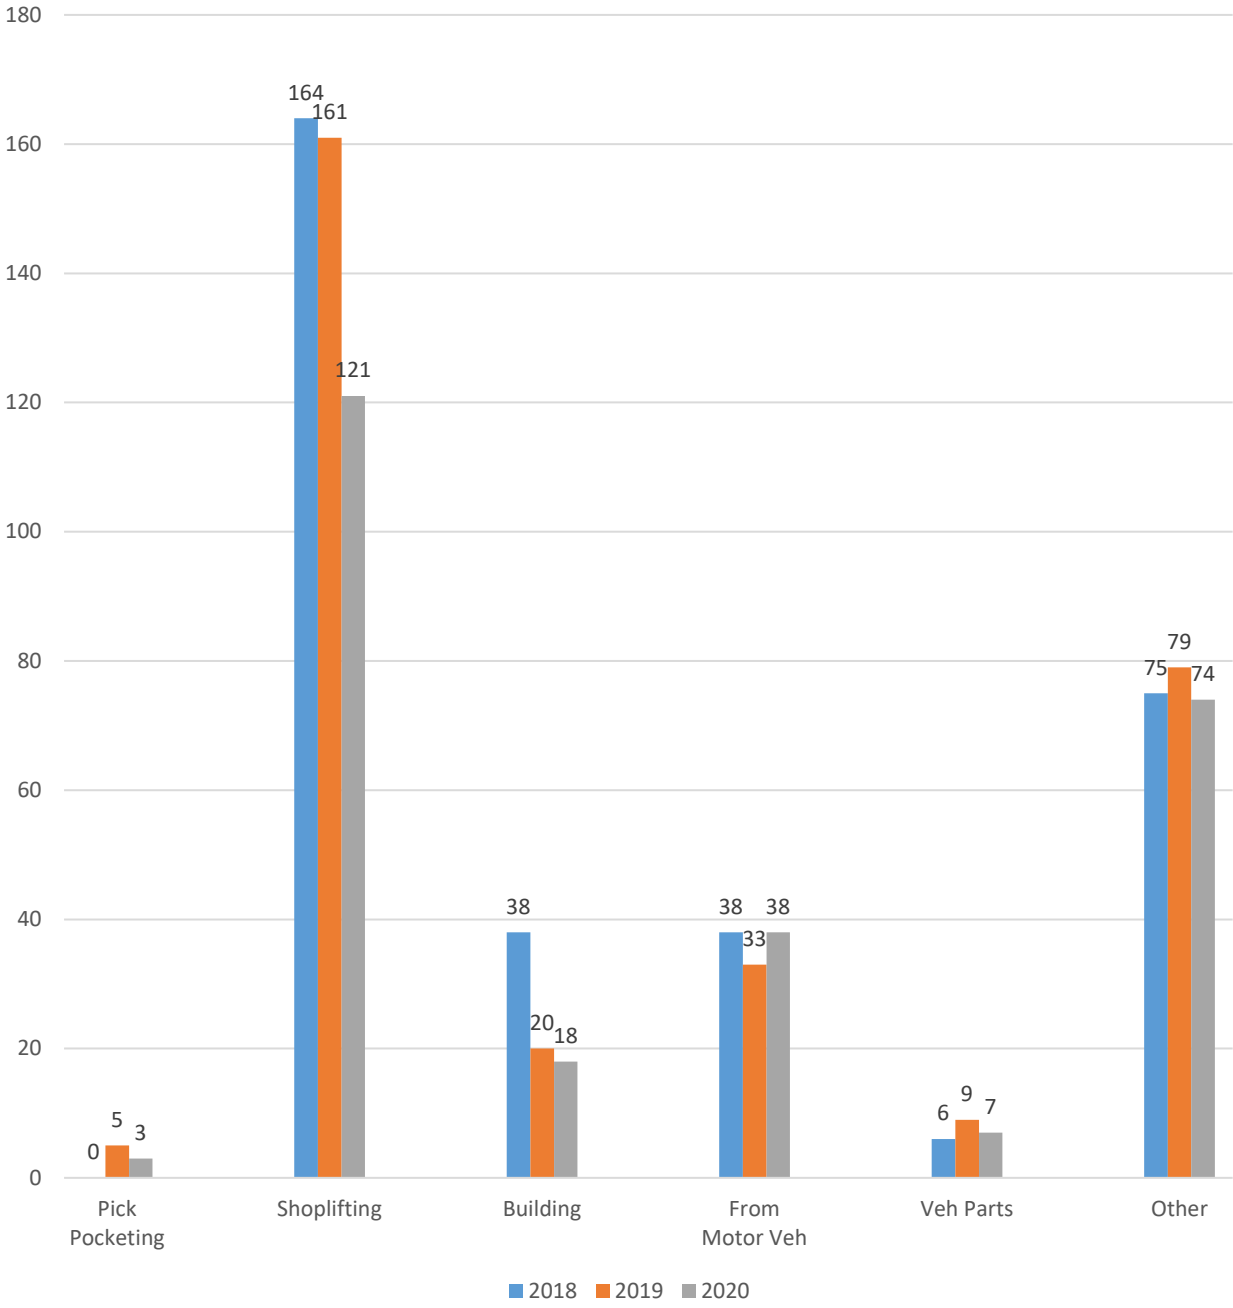

VIOLENT CRIME Linear (VIOLENT CRIME)

SOUTH MILWAUKEE PROPERTY CRIME FIVE YEAR TRENDS

PROPERTY CRIME Linear (PROPERTY CRIME)

SOUTH MILWAUKEE GROUP A TOTAL CRIME 2018-2020

SMPD CRIMES AGAINST PERSONS 2018-2020

SMPD CRIMES AGAINST PROPERTY 2018-2020

SMPD CRIMES AGAINST SOCIETY 2018-2020

SMPD GROUP B CRIME ARRESTS 2018-2020

SMPD THEFTS 2018-2020

ADULT AND JUVENILE ARRESTS 2018-2020

	2018	2019	2020
Adult	539	693	633
Juvenile	100	242	109