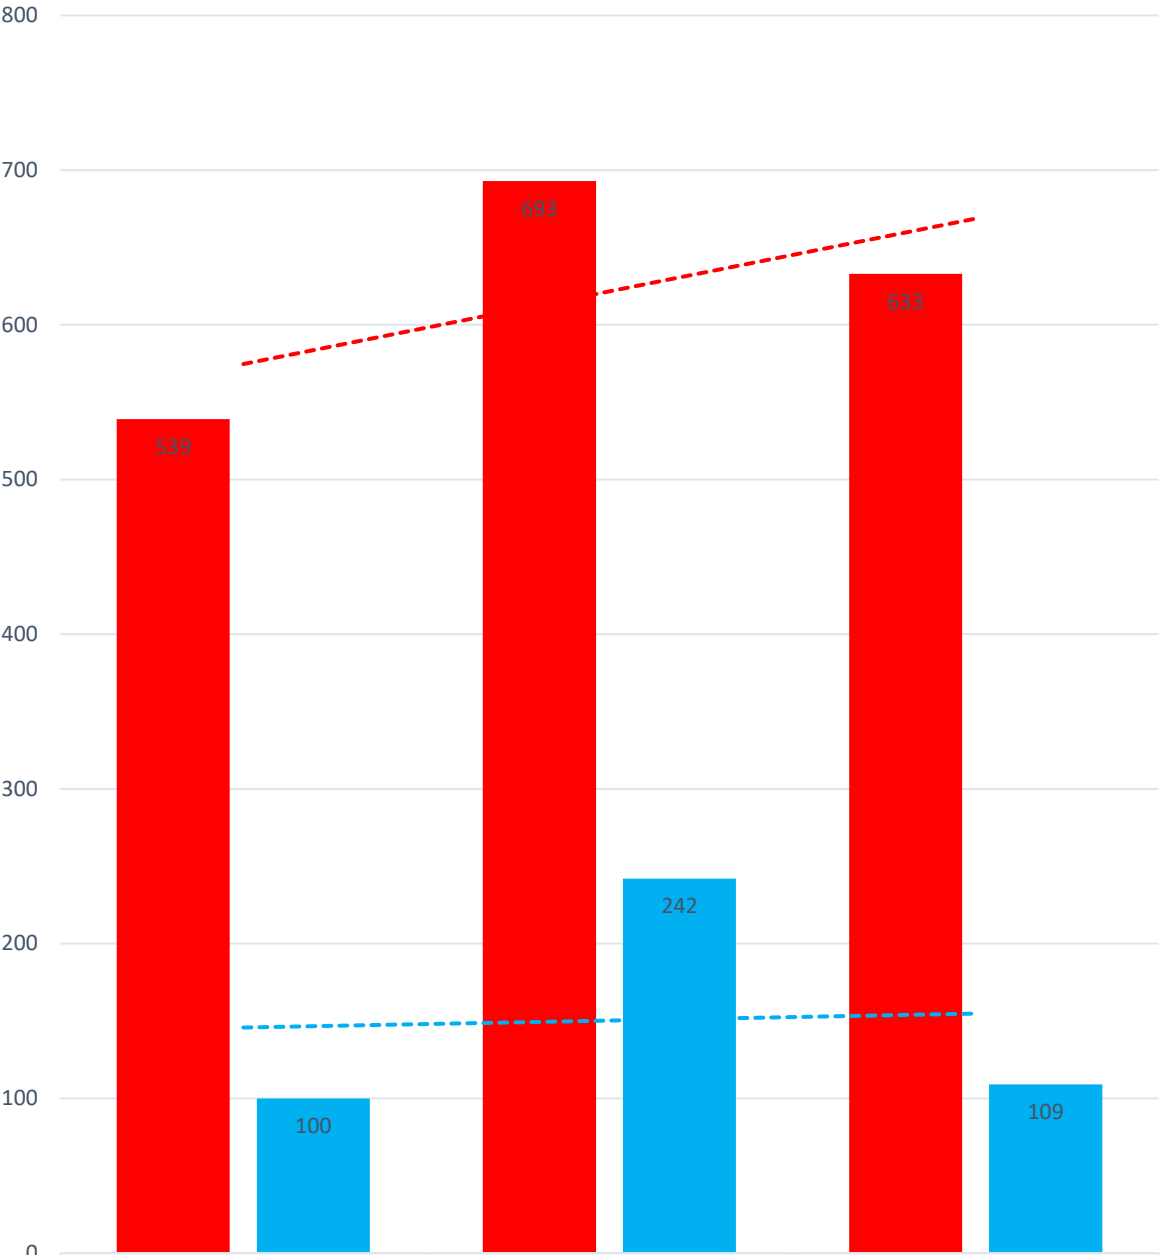

We are including several charts and graphs for your review and we are also including a comparison to previous years so you have some context for these crime and safety numbers. As you can see from the graphs, we are trending in the right direction over the past five years. Additional details will be presented in our upcoming annual report.

SOUTH MILWAUKEE VIOLENT CRIME 2016-2020

OFFENSE	2016	2017	2018	2019	2020
Murder	0	0	0	1	1
Rape	7	6	5	7	4
Robbery	16	11	9	0	4
Aggravated Battery	20	15	23	21	13
TOTAL	43	32	37	29	22

SOUTH MILWAUKEE PROPERTY CRIME 2016-2020

VIOLENT CRIME Linear (VIOLENT CRIME)

SOUTH MILWAUKEE PROPERTY CRIME FIVE YEAR TRENDS

PROPERTY CRIME Linear (PROPERTY CRIME)

SOUTH MILWAUKEE GROUP A TOTAL CRIME 2018-2020

SMPD CRIMES AGAINST PERSONS 2018-2020

SMPD CRIMES AGAINST PROPERTY 2018-2020

SMPD CRIMES AGAINST SOCIETY 2018-2020

SMPD GROUP B CRIME ARRESTS 2018-2020

SMPD THEFTS 2018-2020

ADULT AND JUVENILE ARRESTS 2018-2020

	2018	2019	2020
Adult	539	693	633
Juvenile	100	242	109